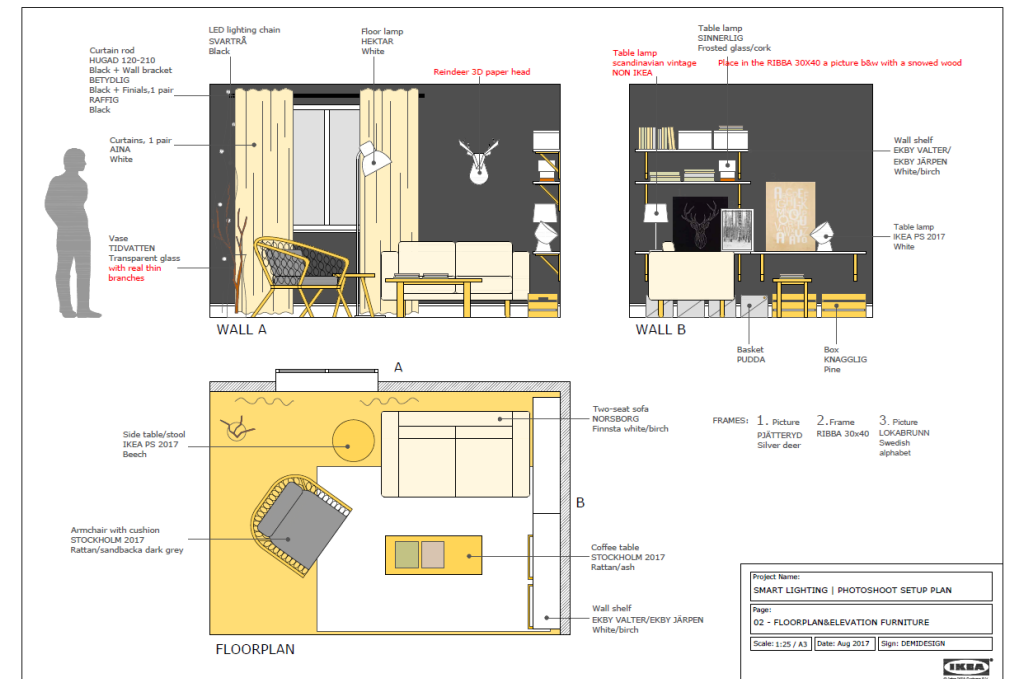

FY 17 WINTER | IKEA SMART LIGHTING

Moodboard&design plan

Client

- 360i EUROPE for IKEA UK | IE

Project

- Design plan for styling&photoshoot

Date

-London 2017