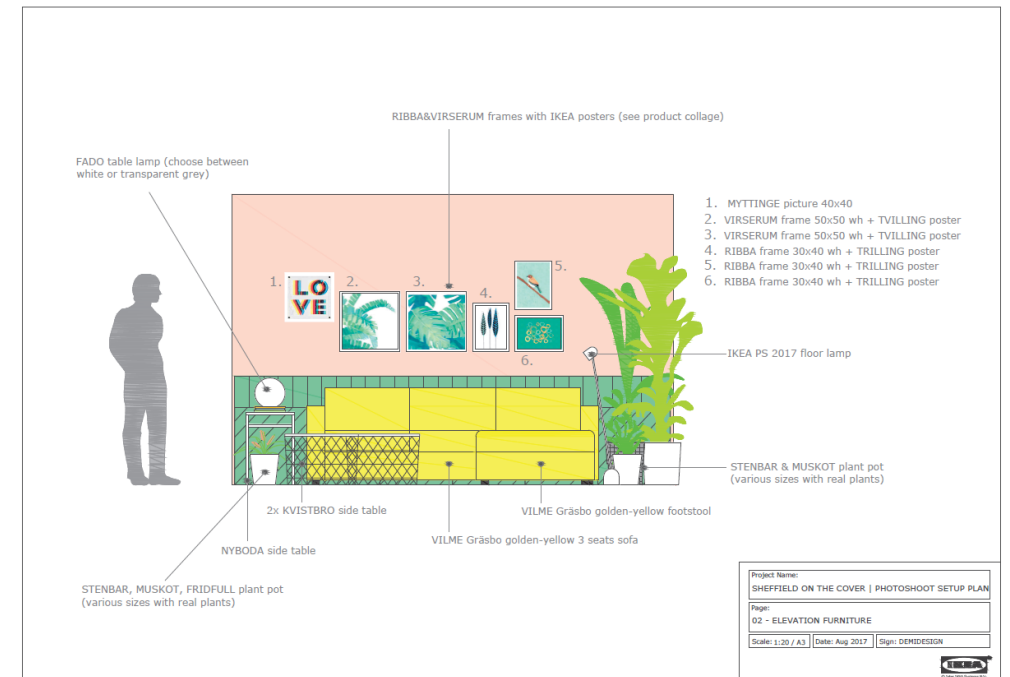

FY 17 SHEFFIELD | ON THE COVER

Moodboard&design plan

Client

- 360i EUROPE for IKEA UK | IE

Project

- Design plan for styling&photoshoot

Date

-London 2017