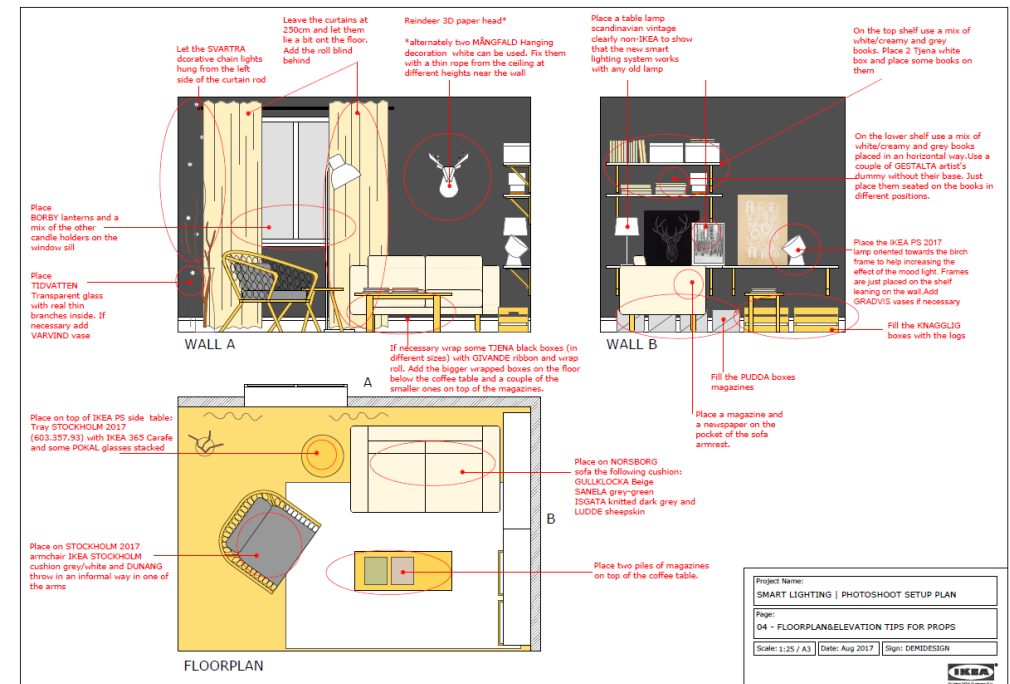

FY 17 WINTER | IKEA SMART LIGHTING

Moodboard&design plan

Client

- 360i EUROPE for IKEA UK | IE

Project

- Design plan for styling&photoshoot

Date

-London 2017