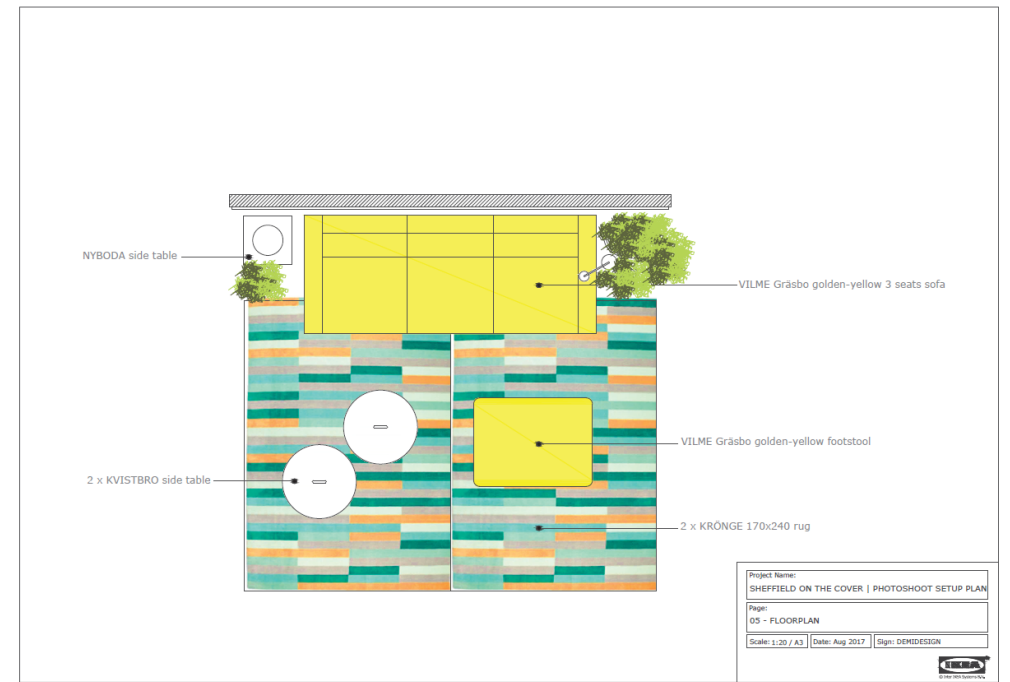

FY 17 SHEFFIELD | ON THE COVER

Moodboard&design plan

Client

- 360i EUROPE for IKEA UK | IE

Project

- Design plan for styling&photoshoot

Date

-London 2017