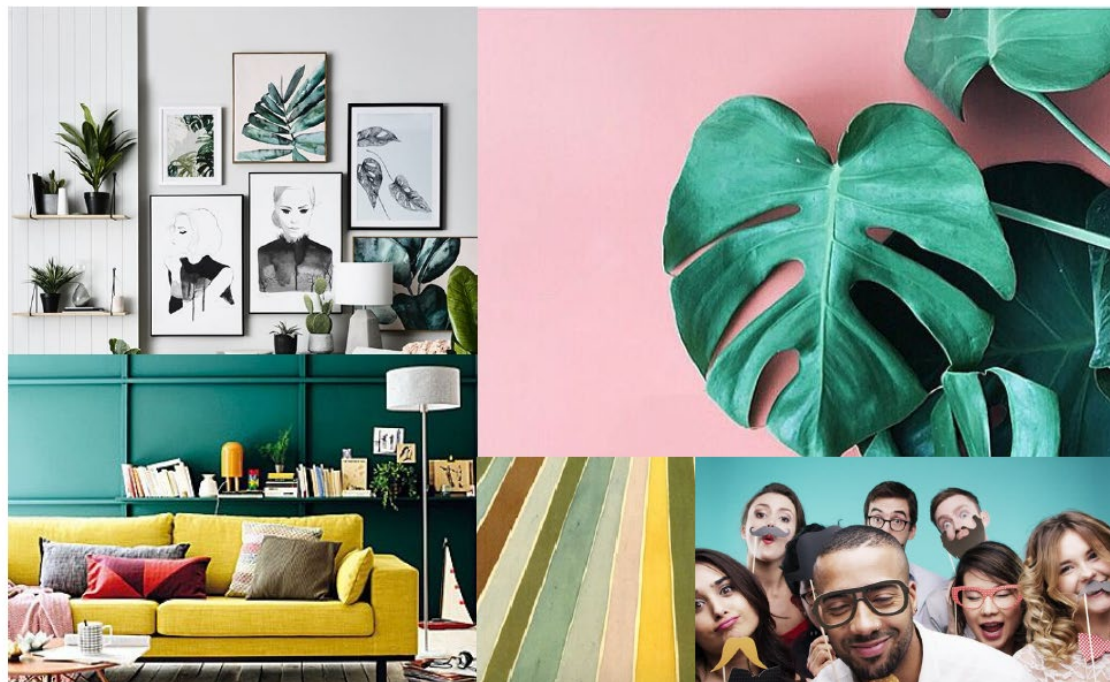

FY 17 SHEFFIELD | ON THE COVER

Moodboard&design plan

Client

- 360i EUROPE for IKEA UK | IE

Project

- Design plan for styling&photoshoot

Date

-London 2017