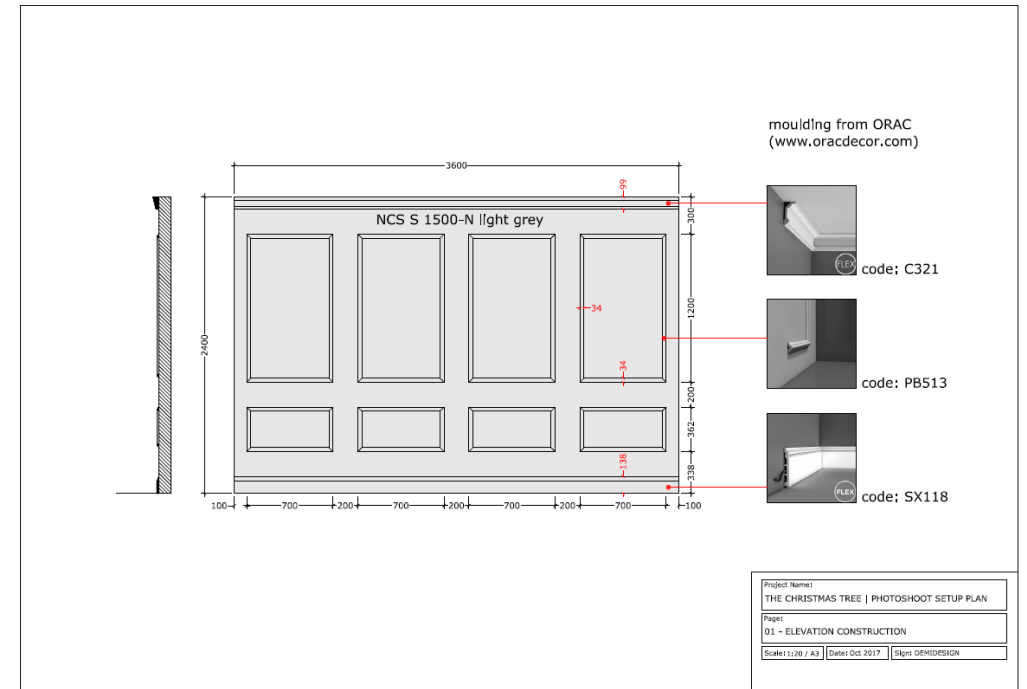

IKEA | THE CHRISTMAS TREE

Moodboard&design plan

Client

- 360i EUROPE for IKEA UK | IE

Project

- Design plan for styling&photoshoot

Date

-London 2017