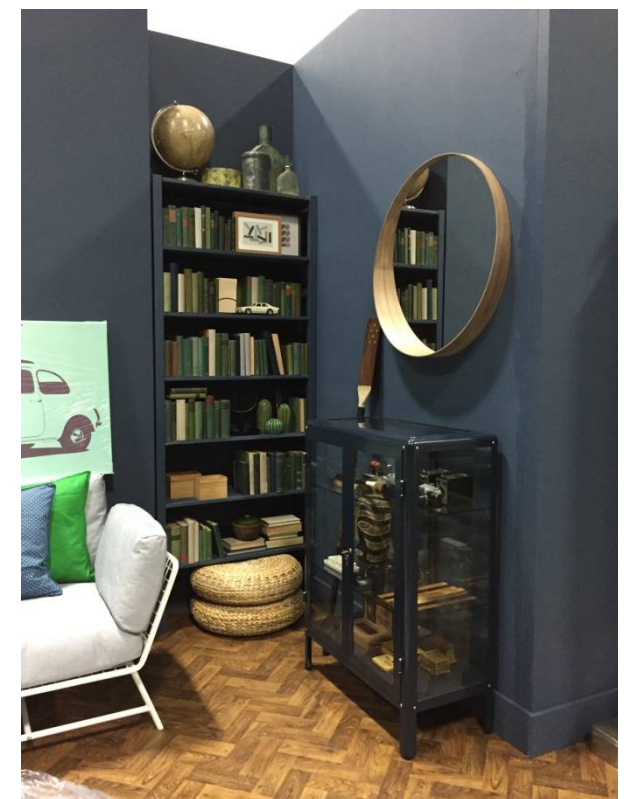

IKEA KITCHEN CAMPAIGN | FILMING

Implementation pics

Client
-IKEA UK|IE

Project
- Styling

Date
-London 2017

FY 17 SHEFFIELD | ON THE COVER

Moodboard&design plan

Client