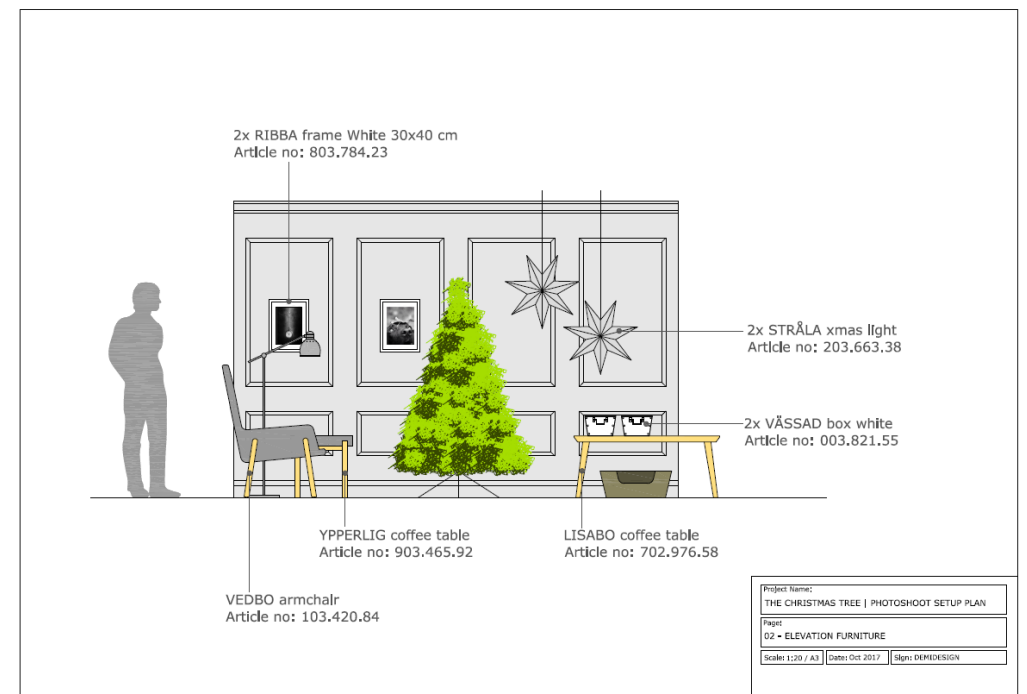

IKEA | THE CHRISTMAS TREE

Moodboard&design plan

Client

- 360i EUROPE for IKEA UK | IE

Project

- Design plan for styling&photoshoot

Date

-London 2017